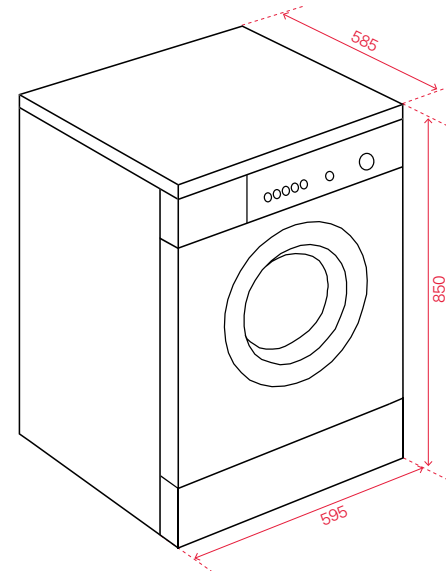

Safety

Child lock function

Door lock during operation

* Reduces program length by up to 30%